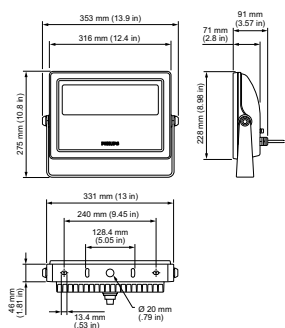

## Product Data

Full product code	871829138640799
Order product name	BCP435 3000 100 90 PSE
EAN/UPC - Product	8718291386407
Order code	912400134064
Local order code	.
Numerator - Quantity Per Pack	1
Numerator - Packs per outer box	2
Material Nr. (12NC)	912400134064
Net Weight (Piece)	5.580 kg

## Dimensional drawing

Vaya