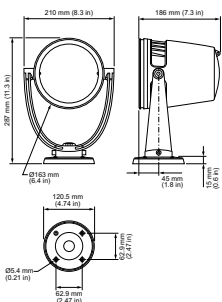

Application Conditions

Ambient temperature range	-40 to +50 °C
---------------------------	---------------

Product Data

Full product code	871869921518799
Order product name	BCP463 G2 19xLED-HB/3500 FTA GR
EAN/UPC – product	8718699215187
Order code	21518799
Numerator – quantity per pack	1
Numerator – packs per outer box	2
Material no. (12NC)	912400135434
Net weight (piece)	5.510 kg

IP 66

Dimensional drawing

eW Burst Powercore gen2