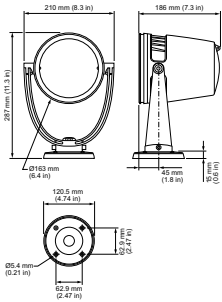

ColorBurst Powercore gen2

Over Time Performance (IEC Compliant)

Lumen Maintenance 70% at 25 °C	48300
Calculated	
Lumen Maintenance 70% at 50 °C	48300
Calculated	

Application Conditions

Ambient temperature range	-40 to +50 °C

Product Data

Full product code	871869921137099
Order product name	BCP462 G2 19xLED-HB/RGB GR

EAN/UPC – product	8718699211370
Order code	123-000156-21
SAP numerator – quantity per pack	1
Numerator – packs per outer box	2
SAP material	912400135462
SAP net weight (piece)	5.510 kg
Commercial Code	123-000156-21
Catalogue number description	ColorBurst Powercore gen2, RGB, 8° Native (no spread lens), Gray Housing, Architectural

Dimensional drawing

BCP462 G2 19xLED-HB/RGB GR