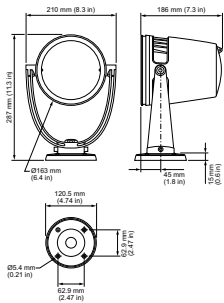

Application conditions

Ambient temperature range	-40 to +50 °C
---------------------------	---------------

Product data

Full product code	871869921145599
Order product name	BCP462 G2 19xLED-HB/RGBMW GR
EAN/UPC – product	8718699211455
Order code	423-000003-21
SAP numerator – quantity per pack	1
Numerator – packs per outer box	2
SAP material	912400135470
Net Weight (Piece)	7.875 kg
Commercial Code	423-000003-21
Catalogue number description	ColorBurst IntelliHue Powercore, 8° Native (no spread lens), Gray Housing, Architectural

Dimensional drawing

BCP462 G2 19xLED-HB/RGBMW GR