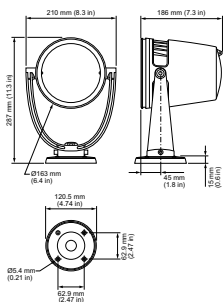

ColorBurst IntelliHue Powercore

Housing material	Aluminum die-cast
Colour	Black

Approval and application

Ingress protection code	IP66 [Dust penetration-protected, jet-proof]
Energy Efficiency Class	G
Mech. impact protection code	IK08 [5 J vandal-protected]
Vibration standard	Complies with ANSI C136.31, 3G
Vibration rating	Complies with ANSI C136.31, 3G
	887795

Initial performance (IEC compliant)

Initial luminous flux (system flux)	1481 lm
Initial LED luminaire efficacy	47 lm/W
Lamp colour temperature	- K
Colour Rendering Index	≥80
Initial input power	33 W

Over time performance (IEC compliant)

Lumen Maintenance 70% at 25 °C Calculated	48300
Lumen Maintenance 70% at 50 °C Calculated	48300
Lumen Maintenance 80% at 25 °C Calculated	48300

Lumen Maintenance 80% at 50 °C Calculated	48300
Lumen Maintenance 90% at 25 °C Reported	27000
Lumen Maintenance 90% at 50 °C Reported	25000

Application conditions

Ambient temperature range	-40 to +50 °C

Product data

Full product code	871869921147999
Order product name	BCP462 G2 19xLED-HB/RGBMW BK
EAN/UPC – product	8718699211479
Order code	423-000003-24
SAP numerator – quantity per pack	1
Numerator – packs per outer box	2
SAP material	912400135472
Net Weight (Piece)	6.800 kg
Commercial Code	423-000003-24
Commercial Code	ColorBurst IntelliHue Powercore, 8° Native (no spread lens), Black Housing, Architectural

Dimensional drawing

BCP462 G2 19xLED-HB/RGBMW BK