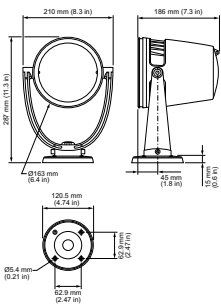

ColorBurst Powercore gen2 RGBW/RGBA

887801	
Initial performance (IEC compliant)	
Initial luminous flux (system flux)	1230 lm
Initial LED luminaire efficacy	41 lm/W
Initial input power	30 W
Over time performance (IEC compliant)	
Lumen Maintenance 70% at 25 °C	48300
Calculated	
Lumen Maintenance 70% at 50 °C	48300
Calculated	
Application conditions	
Ambient temperature range	-40 to +50 °C

Product data	
Full product code	871869921153099
Order product name	BCP462 G2 19xLED-HB/RGBW GR
EAN/UPC – product	8718699211530
Order code	423-000004-21
SAP numerator – quantity per pack	1
Numerator – packs per outer box	2
SAP material	912400135478
Net Weight (Piece)	7.875 kg
Commercial Code	423-000004-21
Catalogue number description	ColorBurst Powercore gen2, RGBW, 8° Native (no spread lens), Gray Housing, Architectural

Dimensional drawing

BCP462 G2 19xLED-HB/RGBW GR