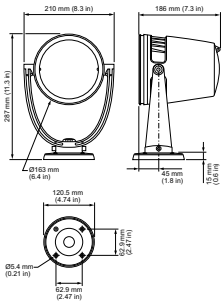

ColorBurst Powercore gen2 RGBW/RGBA

Initial LED luminaire efficacy	41 lm/W
Initial input power	30 W

Over Time Performance (IEC Compliant)

Lumen Maintenance 70% at 25 °C	48300
Calculated	
Lumen Maintenance 70% at 50 °C	48300
Calculated	

Application Conditions

Ambient temperature range	-40 to +50 °C

Product Data

Full product code	871869921157899

Order product name	BCP462 G2 19xLED-HB/RGBW WH
EAN/UPC – product	8718699211578
Order code	423-000004-27
SAP numerator – quantity per pack	1
Numerator – packs per outer box	2
SAP material	912400135482
SAP net weight (piece)	5.510 kg
Commercial Code	423-000004-27
Catalogue number description	ColorBurst Powercore gen2, RGBW, 8° Native (no spread lens), White Housing, Architectural

Dimensional drawing

BCP462 G2 19xLED-HB/RGBW WH