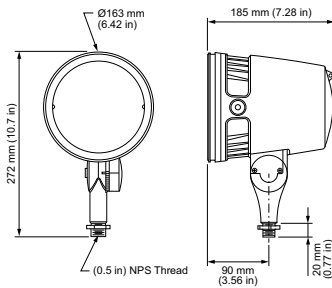

ColorBurst Powercore gen2, RGBA

FCC mark	FCC Class A
EPREL Registration Number	887814
Initial performance (IEC compliant)	
Initial luminous flux (system flux)	1118 lm
Initial LED luminaire efficacy	37 lm/W
Initial input power	30 W
Over time performance (IEC compliant)	
Lumen Maintenance 70% at 25°C	48300
Calculated	
Lumen Maintenance 70% at 50°C	48300
Calculated	
Application conditions	
Ambient temperature range	-40 to +50 °C

Product data	
Full product code	871869921166099
Order product name	BCP462 G2 19xLED-HB/RGBA HMA BZ
EAN/UPC - Product	8718699211660
Order code	423-000005-29
Numerator - Quantity Per Pack	1
Numerator - Packs per outer box	2
Material Nr. (12NC)	912400135491
Net Weight (Piece)	3.470 kg
Catalog Number	423-000005-29
Catalog Number Description	ColorBurst Powercore gen2, RGBA, 8° Native (no spread lens), Bronze Housing, Landscape

Dimensional drawing

BCP462 G2 19xLED-HB/RGBA HMA BZ