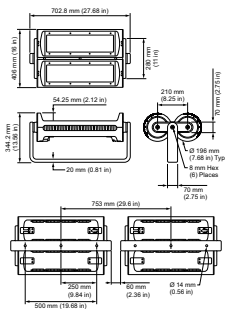

Full product code	871869921980200
Order product name	DCP773 72xLED-HB/2700K
EAN/UPC - Product	8718699219802
Order code	912400135516
Local order code	.
Numerator - Quantity Per Pack	1
Numerator - Packs per outer box	1
Material Nr. (12NC)	912400135516
Net Weight (Piece)	28.000 kg

IP 66 IK 09

Dimensional drawing

ReachElite eW Powercore