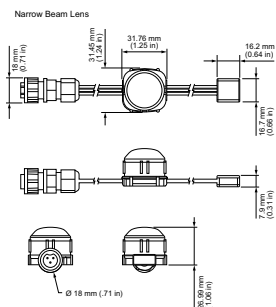

Application Conditions

Ambient temperature range	-40 to +50 °C
---------------------------	---------------

Product Data

Full product code	871869921462399
-------------------	-----------------

Order product name	BGC495 50 RGB NRRW BK P305
EAN/UPC – product	8718699214623
Order code	101-000077-10
SAP numerator – quantity per pack	1
Numerator – packs per outer box	6
SAP material	912400135779
SAP net weight (piece)	0.750 kg
Commercial Code	101-000077-10
Commercial Code	iColor Flex LMX gen2, Narrow Beam Lens, Black Housing, 12 in On-Center Node Spacing

IP 66

Dimensional drawing

iColor Flex LMX gen2