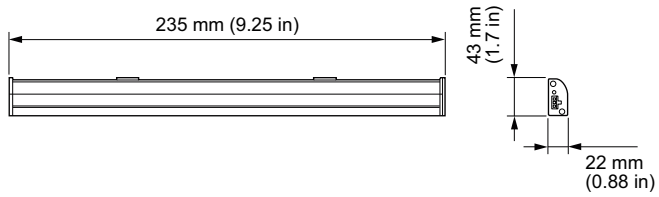

Product data

General Information		Lumen Maintenance 70% at 25°C Reported	
Optic type	WB [Wide beam]	Lumen Maintenance 70% at 50°C Calculated	60000
Optical cover/lens type	PC [Polycarbonate bowl/cover]	Lumen Maintenance 70% at 50°C Reported	100000
Luminaire light beam spread	105°	Lumen Maintenance 80% at 25°C Calculated	60000
FCC mark	FCC Class B	Lumen Maintenance 80% at 25°C Reported	86000
Initial Performance (IEC Compliant)		Lumen Maintenance 80% at 50°C Calculated	60000
Init. Corr. Color Temperature	2700 K	Lumen Maintenance 80% at 50°C Reported	65000
Over Time Performance (IEC Compliant)		Lumen Maintenance 90% at 25°C Calculated	60000
Lumen Maintenance 50% at 25°C Calculated	100000	Lumen Maintenance 90% at 25°C Reported	41000
Lumen Maintenance 50% at 25°C Reported	60000	Lumen Maintenance 90% at 50°C Calculated	41000
Lumen Maintenance 50% at 50°C Calculated	100000	Lumen Maintenance 90% at 50°C Reported	30000
Lumen Maintenance 50% at 50°C Reported	60000	Lumen Maintenance 90% at 50°C Reported	30000
Lumen Maintenance 70% at 25°C Calculated	100000	Product Data	
		Full product code	871869921356599
		Order product name	BCX413 2700 120V 235L WH

eW Profile Powercore gen4

EAN/UPC - Product	8718699213565
Order code	912400135960
Local order code	.
Numerator - Quantity Per Pack	1
Numerator - Packs per outer box	10

Material Nr. (12NC)	912400135960
Net Weight (Piece)	0.276 kg

Dimensional drawing

eW Profile Powercore gen4