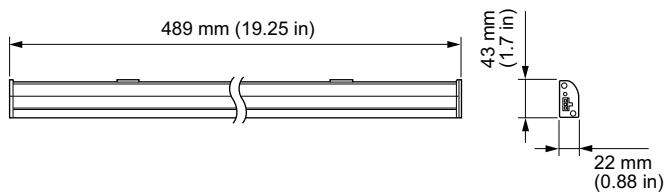

Product data

General Information		Lumen Maintenance 70% at 25°C Reported	
Optic type	WB [Wide beam]	Lumen Maintenance 70% at 50°C Calculated	60000
Optical cover/lens type	PC [Polycarbonate bowl/cover]	Lumen Maintenance 70% at 50°C Reported	100000
Luminaire light beam spread	105°	Lumen Maintenance 80% at 25°C Calculated	60000
FCC mark	FCC Class B	Lumen Maintenance 80% at 25°C Reported	86000
Initial Performance (IEC Compliant)		Lumen Maintenance 80% at 50°C Calculated	60000
Init. Corr. Color Temperature	2700 K	Lumen Maintenance 80% at 50°C Reported	65000
Over Time Performance (IEC Compliant)		Lumen Maintenance 80% at 50°C Reported	60000
Lumen Maintenance 50% at 25°C Calculated	100000	Lumen Maintenance 90% at 25°C Calculated	41000
Lumen Maintenance 50% at 25°C Reported	60000	Lumen Maintenance 90% at 25°C Reported	41000
Lumen Maintenance 50% at 50°C Calculated	100000	Lumen Maintenance 90% at 50°C Calculated	30000
Lumen Maintenance 50% at 50°C Reported	60000	Lumen Maintenance 90% at 50°C Reported	30000
Lumen Maintenance 70% at 25°C Calculated	100000	Product Data	
Full product code		871869921357299	
Order product name		BCX413 2700 120V 489L WH	

eW Profile Powercore gen4

EAN/UPC - Product	8718699213572
Order code	912400135961
Local order code	.
Numerator - Quantity Per Pack	1
Numerator - Packs per outer box	10

Material Nr. (12NC)	912400135961
Net Weight (Piece)	0.450 kg

Dimensional drawing

eW Profile Powercore gen4