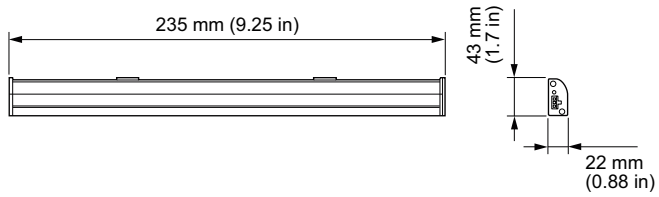

Product data

General Information		Lumen Maintenance 70% at 25°C Reported	
Optic type	WB [Wide beam]	Lumen Maintenance 70% at 50°C Calculated	60000
Optical cover/lens type	PC [Polycarbonate bowl/cover]	Lumen Maintenance 70% at 50°C Reported	100000
Luminaire light beam spread	105°	Lumen Maintenance 80% at 25°C Calculated	60000
FCC mark	FCC Class B	Lumen Maintenance 80% at 25°C Reported	86000
Initial Performance (IEC Compliant)		Lumen Maintenance 80% at 50°C Calculated	60000
Init. Corr. Color Temperature	3000 K	Lumen Maintenance 80% at 50°C Reported	65000
Over Time Performance (IEC Compliant)		Lumen Maintenance 80% at 50°C Reported	60000
Lumen Maintenance 50% at 25°C Calculated	100000	Lumen Maintenance 90% at 25°C Calculated	41000
Lumen Maintenance 50% at 25°C Reported	60000	Lumen Maintenance 90% at 25°C Reported	41000
Lumen Maintenance 50% at 50°C Calculated	100000	Lumen Maintenance 90% at 50°C Calculated	30000
Lumen Maintenance 50% at 50°C Reported	60000	Lumen Maintenance 90% at 50°C Reported	30000
Lumen Maintenance 70% at 25°C Calculated	100000	Product Data	
		Full product code	871869921359699
		Order product name	BCX413 3000 120V 235L WH

eW Profile Powercore gen4

EAN/UPC - Product	8718699213596
Order code	912400135963
Local order code	.
Numerator - Quantity Per Pack	1
Numerator - Packs per outer box	10

Material Nr. (12NC)	912400135963
Net Weight (Piece)	0.276 kg

Dimensional drawing

eW Profile Powercore gen4