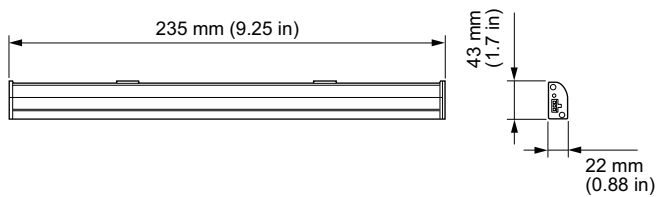

eW Profile Powercore gen4

Lumen Maintenance 80% at 50°C Reported	60000
Lumen Maintenance 90% at 25°C Calculated	41000
Lumen Maintenance 90% at 25°C Reported	41000
Lumen Maintenance 90% at 50°C Calculated	30000
Lumen Maintenance 90% at 50°C Reported	30000

Product data

Full product code	871869921368899
Order product name	BCX413 2700 230V 235L WH
EAN/UPC - Product	8718699213688

Order code	523-000102-00
Numerator - Quantity Per Pack	1
Numerator - Packs per outer box	10
Material Nr. (12NC)	912400135972
Net Weight (Piece)	0.276 kg
Catalog Number	523-000102-00
Catalog Number Description	eW Profile Powercore gen4, 2700 K, 220 – 240 VAC, 235 mm (9.25 in)

Dimensional drawing

BCX413 2700 230V 235L WH