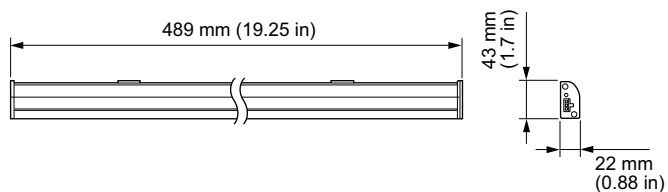

Product data

General Information	
Optic type	WB [Wide beam]
Optical cover/lens type	PC [Polycarbonate bowl/cover]
Luminaire light beam spread	105°
Initial Performance (IEC Compliant)	
Init. Corr. Color Temperature	2700 K
Over Time Performance (IEC Compliant)	
Lumen Maintenance 50% at 25°C Calculated	100000
Lumen Maintenance 50% at 25°C Reported	60000
Lumen Maintenance 50% at 50°C Calculated	100000
Lumen Maintenance 50% at 50°C Reported	60000
Lumen Maintenance 70% at 25°C Calculated	100000
Lumen Maintenance 70% at 25°C Reported	60000

Product Data	
Full product code	871869921369599
Order product name	BCX413 2700 230V 489L WH
EAN/UPC - Product	8718699213695

eW Profile Powercore gen4

Order code	912400135973
Local order code	.
Numerator - Quantity Per Pack	1
Numerator - Packs per outer box	10

Material Nr. (12NC)	912400135973
Net Weight (Piece)	0.450 kg

Dimensional drawing

eW Profile Powercore gen4