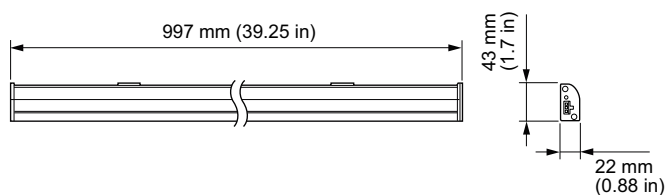

eW Profile Powercore gen4

Lumen Maintenance 80% at 50°C Reported	60000
Lumen Maintenance 90% at 25°C Calculated	41000
Lumen Maintenance 90% at 25°C Reported	41000
Lumen Maintenance 90% at 50°C Calculated	30000
Lumen Maintenance 90% at 50°C Reported	30000

Product data

Full product code	871869921370199
Order product name	BCX413 2700 230V 997L WH
EAN/UPC - Product	8718699213701

Order code	523-000102-02
Numerator - Quantity Per Pack	1
Numerator - Packs per outer box	6
Material Nr. (12NC)	912400135974
Net Weight (Piece)	0.836 kg
Catalog Number	523-000102-02
Catalog Number Description	eW Profile Powercore gen4, 2700 K, 220 – 240 VAC, 997 mm (39.25 in)

Dimensional drawing

BCX413 2700 230V 997L WH