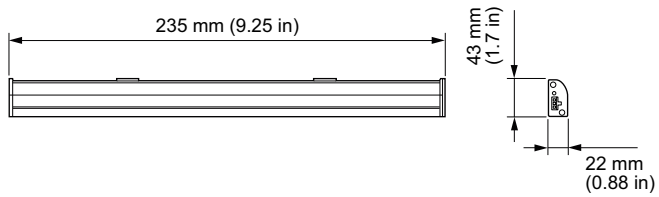

Product data

General Information		Lumen Maintenance 70% at 50°C Calculated		100000
Optic type	WB [Wide beam]	Lumen Maintenance 70% at 50°C Reported	60000	
Optical cover/lens type	PC [Polycarbonate bowl/cover]	Lumen Maintenance 80% at 25°C Calculated	86000	
Luminaire light beam spread	105°	Lumen Maintenance 80% at 25°C Reported	60000	
Initial Performance (IEC Compliant)		Lumen Maintenance 80% at 50°C Calculated	65000	
Init. Corr. Color Temperature	3500 K	Lumen Maintenance 80% at 50°C Reported	60000	
Over Time Performance (IEC Compliant)		Lumen Maintenance 90% at 25°C Calculated	41000	
Lumen Maintenance 50% at 25°C Calculated	100000	Lumen Maintenance 90% at 25°C Reported	41000	
Lumen Maintenance 50% at 25°C Reported	60000	Lumen Maintenance 90% at 50°C Calculated	30000	
Lumen Maintenance 50% at 50°C Calculated	100000	Lumen Maintenance 90% at 50°C Reported	30000	
Lumen Maintenance 50% at 50°C Reported	60000	Product Data		
Lumen Maintenance 70% at 25°C Calculated	100000	Full product code	871869921374999	
Lumen Maintenance 70% at 25°C Reported	60000	Order product name	BCX413 3500 230V 235L WH	
		EAN/UPC - Product	8718699213749	

eW Profile Powercore gen4

Order code	912400135978
Local order code	.
Numerator - Quantity Per Pack	1
Numerator - Packs per outer box	10

Material Nr. (12NC)	912400135978
Net Weight (Piece)	0.276 kg

Dimensional drawing