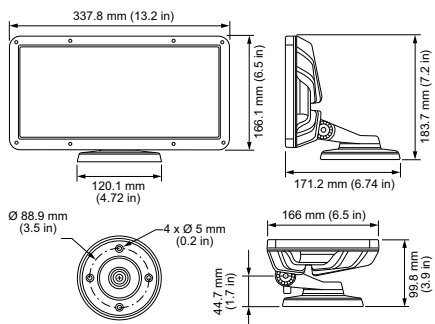

ColorBlast RGB Powercore gen4

Net Weight (Piece) 4.146 kg

Dimensional drawing

ColorBlast FTA