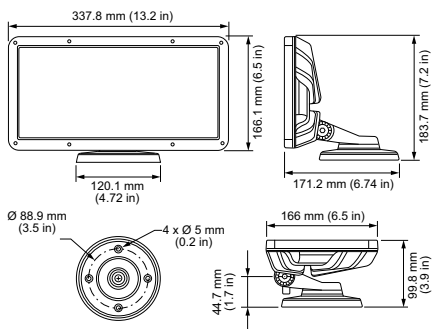

ColorBlast RGBA/RGBW Powercore gen4

Lumen Maintenance 90% at 25°C Reported	13100
Lumen Maintenance 90% at 50°C Calculated	13100
Lumen Maintenance 90% at 50°C Reported	13100

Application Conditions

Ambient temperature range	-40 to +122 °F

Product Data

Order product name	BCP484 36xLED-HB/RGBW FTA 100-277V BK

EAN/UPC - Product	8718699217464
Order code	912400136063
Local order code	.
Numerator - Quantity Per Pack	1
Numerator - Packs per outer box	2
Material Nr. (12NC)	912400136063
Net Weight (Piece)	4.146 kg

Dimensional drawing

ColorBlast FTA