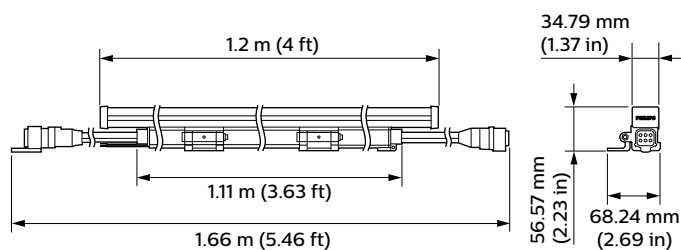

Application Conditions

Ambient temperature range	-40 to +40 °C
---------------------------	---------------

Product Data

Full product code	871869921828799
Order product name	BCP422 G2 120 2700 L1200 UL
EAN/UPC - Product	8718699218287
Order code	912400136140
Numerator - Quantity Per Pack	1
Numerator - Packs per outer box	4
Material Nr. (12NC)	912400136140
Net Weight (Piece)	1.860 kg

Dimensional drawing

Vaya Linear LP Gen2