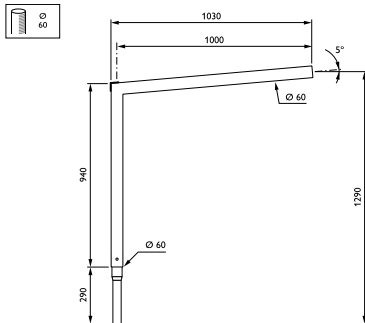

KC Brackets

Dimensional drawing

Commodity brackets JGM001