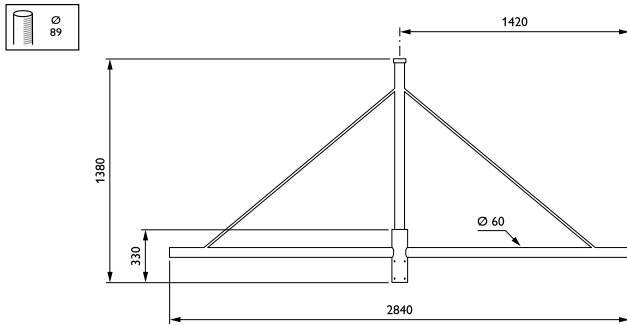

Caravelle Brackets

JRP320 MBP-T 1400 76 RAL

Pole-mounting bracket 2 arms 180° - 1400 mm - 76 mm - 0° - RAL color - Mounting device diameter 60 mm

The Caravelle bracket's structure reminds of boat masts and reinforces the charm of seafronts in a very contemporary way, whichever Philips luminaire you choose to pair it with.

Product data

General Information	
CE mark	-
Bracket type	Pole-mounting bracket 2 arms 180°
Bracket color	RAL color

Mechanical and Housing	
Fixation point length distance (Nom)	199 mm
Fixation diameter	Mounting device diameter 60 mm
Effective projected area	0.311 m ²
Bracket tilt angle	0°
Bracket to luminaire diameter	76 mm
Bracket length	1400 mm

Product Data	
Full product code	871869693634400
Order product name	JRP320 MBP-T 1400 76 RAL
EAN/UPC - Product	8718696936344
Order code	912401451421
Numerator - Quantity Per Pack	1
Numerator - Packs per outer box	1
Material Nr. (12NC)	912401451421
Net Weight (Piece)	8.000 kg

Caravelle Brackets

Dimensional drawing

Caravelle DACH brackets JRP320/321