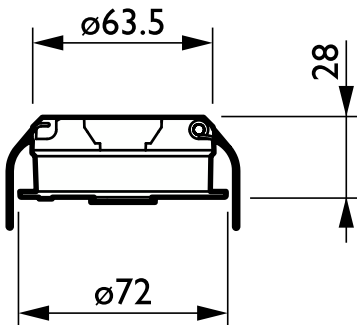

Dimensional drawing

Product
LRM8118/00 ACTILUME EXTENSION SENSOR