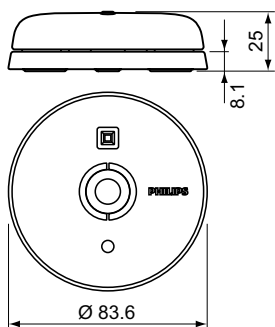

## LRM2070/30 BASIC

Combined sensor and controller - basic

Combined sensor and controller - basic

### Product data

Product Data	
Full product code	871155973230599
Order product name	LRM2070/30 BASIC
EAN/UPC - Product	8711559732305
Order code	913700332904
Numerator - Quantity Per Pack	1

Numerator - Packs per outer box	42
Material Nr. (12NC)	913700332904
Net Weight (Piece)	0.125 kg

### Dimensional drawing

LRM2070 BASIC