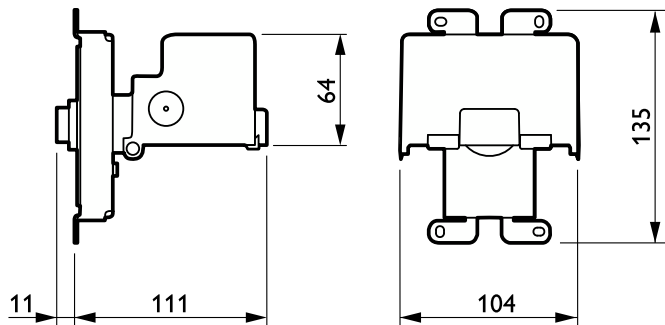

Product data

Product Data	
Order product name	LRH7301/00 OIC Retrofit Box Dark Grey
Full product name	LRH7301/00 OIC Retrofit Box Dark Grey
Full product code	871829166823700
Order code	913700356003
Material Nr. (12NC)	913700356003

Numerator - Quantity Per Pack	1
EAN/UPC - Product/Case	8718291668237
Numerator - Packs per outer box	24
EAN/UPC - Case	8718291668244

RF Mesh nodes

Dimensional drawing

Product

LRH7301/00 OIC Retrofit Box Dark Grey