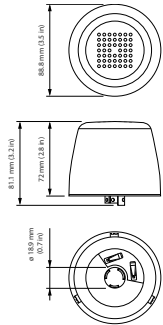

CityTouch

LLC7260 CityTouch Connector Node LV

CityTouch connector node LV to plug into a Low Voltage luminaire with a 3, 5 or 7 pin Nema socket to connect it to the CityTouch software system.

CityTouch connector node LV to plug into a Low Voltage luminaire with a 3, 5 or 7 pin Nema socket to connect it to the CityTouch software system.

Product data

Product Data		Product Data	
Order product name	LLC7260 CityTouch Connector Node LV	Numerator - Packs per outer box	30
EAN/UPC - Product	781087139578	Material Nr. (12NC)	913700363303
Order code	913700363303	Net Weight (Piece)	0.001 kg
Local order code	.		
Numerator - Quantity Per Pack	1		

Dimensional drawing

LLC7260 CityTouch Connector Node LV