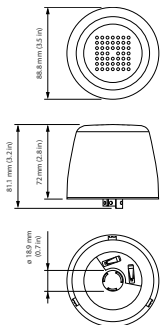

CityTouch

LLC7260 CityTouch Connector Node LV

CityTouch connector node LV to plug into a Low Voltage luminaire with a 3, 5 or 7 pin Nema socket to connect it to the CityTouch software system.

CityTouch connector node LV to plug into a Low Voltage luminaire with a 3, 5 or 7 pin Nema socket to connect it to the CityTouch software system.

Product data

Product Data		Numerator - Packs per outer box	
Order product name	LLC7260 CityTouch Connector Node LV		30
EAN/UPC - Product	781087139578	Material Nr. (12NC)	913700363303
Order code	913700363303	Net Weight (Piece)	0.001 kg
Numerator - Quantity Per Pack	1		

Dimensional drawing

LLC7260 CityTouch Connector Node LV