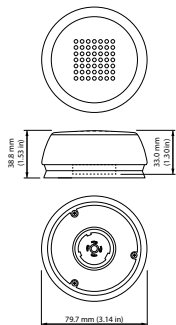

CityTouch

LLC7270/00 CityTouch OLC COM SR DG

CityTouch Outdoor Luminaire Controller SR Dark Gray

CityTouch Outdoor Luminaire Controller SR Dark Gray

Product data

Product Data		Numerator - Packs per outer box	
Full product code	871869672065300		24
Order product name	LLC7270/00 CityTouch OLC COM SR DG	Material Nr. (12NC)	913700392903
EAN/UPC - Product	8718696720653	Net Weight (Piece)	0.094 kg
Order code	913700392903		
Numerator - Quantity Per Pack	1		

Dimensional drawing

LLC7270/00 CityTouch OLC COM SR DG