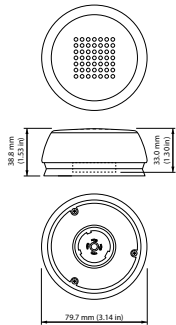

CityTouch

LLC7271/00 CityTouch OLC COM SR LG

CityTouch Outdoor Luminaire Controller SR Light Gray

CityTouch Outdoor Luminaire Controller SR Light Gray

Product data

Product Data	
Full product code	871869672067700
Order product name	LLC7271/00 CityTouch OLC COM SR LG
EAN/UPC – product	8718696720677
Order code	72067700
Numerator – quantity per pack	1

Numerator – packs per outer box	24
Material no. (12NC)	913700393003
Net weight (piece)	0.094 kg

Dimensional drawing

LLC7271/00 CityTouch OLC COM SR LG