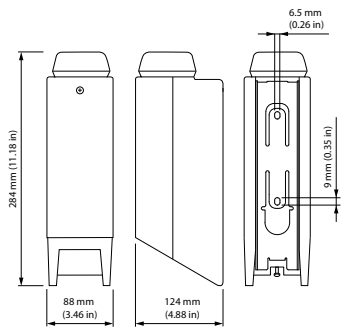

CityTouch

LLC7520/00 CityTouch OLC KIT PO HO MS

LLC7520 CityTouch connector kit mains switched

LLC7520 CityTouch connector kit mains switched

Product data

Product Data	
Full product code	871869667251800
Order product name	LLC7520/00 CityTouch OLC KIT PO HO MS
EAN/UPC - Product	8718696672518
Order code	913700393103
Numerator - Quantity Per Pack	1

Numerator - Packs per outer box	10
Material Nr. (12NC)	913700393103
Net Weight (Piece)	1.200 kg

Dimensional drawing

LLC7520/00 CityTouch OLC KIT PO HO MS