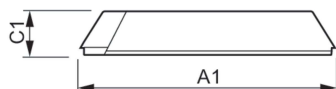

HID-PrimaVision Power CDM

Maatschets

Product	A1	A2	B1	B2	C1	D1
HID-PV C 100 /S CDM 220-240V 50/60Hz G5	135,0 mm	123,5 mm	75,0 mm	63,5 mm	32,0 mm	4,5 mm