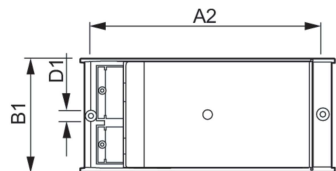

HID-PrimaVision Power CDM

Maatschets

Product	A1	A2	B1	B2	C1	D1
HID-PV C 100 /S CDM 220-240V 50/60Hz G5	135,0 mm	123,5 mm	75,0 mm	63,5 mm	32,0 mm	4,5 mm