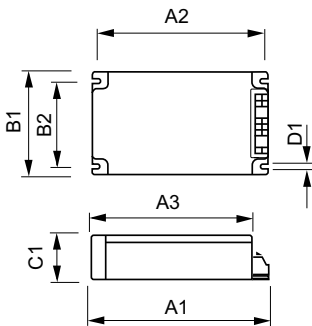

Power losses (nom.)	9 W
Inrush current peak (max.)	33 A
Wiring	
Cable length from device to lamp	2 m
Wire strip length	10.0-11.0 mm
Ballast contact wire cross section	0.50-2.50 mm <sup>2</sup>
Connector type	Insert

### Dimensional drawing

HID-PV 100 /S SDW-TG 220-240V 50/60Hz

Product	D1	C1	A1	A2	B1	B2
HID-PV 100 /S SDW-TG 220-240V 50/60Hz	4.5 mm	37.0 mm	150.0 mm	133.6 mm	90.0 mm	70.0 mm