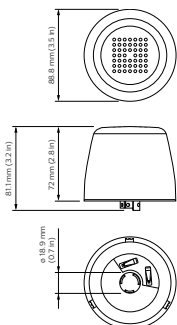

CityTouch

LLC7262/00 CityTouch OLC NEMA HV

CityTouch connector node HV to plug into a High Voltage luminaire with a 3, 5 or 7 pin NEMA socket to connect it to the CityTouch software system

CityTouch connector node HV to plug into a High Voltage luminaire with a 3, 5 or 7 pin NEMA socket to connect it to the CityTouch software system

Product data

Product Data		Numerator - Packs per outer box	
Order product name	LLC7262/00 CityTouch OLC NEMA HV		30
EAN/UPC - Product	046677471613	Material Nr. (12NC)	913701035503
Order code	913701035503	Net Weight (Piece)	0.224 kg
Numerator - Quantity Per Pack	1		

Dimensional drawing

LLC7262/00 CityTouch OLC NEMA HV