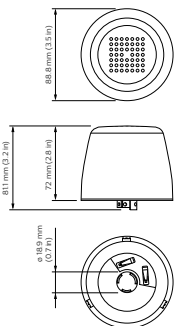

CityTouch

LLC7290/00 CT OLC N5 LV PC C1VF LG

LLC7290 CityTouch Connector Node LV, photo cell switching type, with 4G/LTE technology

LLC7290 CityTouch Connector Node LV, photo cell switching type, with 4G/LTE technology

Product data

Product Data	
Order product name	LLC7290/00 CT OLC N5 LV PC C1VF LG
EAN/UPC - Product	046677538781
Order code	913701036213
Local order code	.
Numerator - Quantity Per Pack	1

Numerator - Packs per outer box	30
Material Nr. (12NC)	913701036213
Net Weight (Piece)	0.224 kg

Dimensional drawing

LLC7290/00 CT OLC N5 LV PC C1VF LG