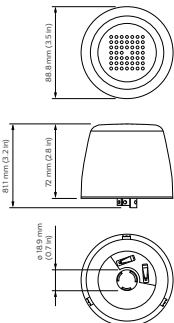

CityTouch

LLC7290/00 CT OLC N5 LV PC C1VF LG

LLC7290 CityTouch Connector Node LV, photo cell switching type, with 4G/LTE technology

LLC7290 CityTouch Connector Node LV, photo cell switching type, with 4G/LTE technology

Product data

Product Data		Numerator - Packs per outer box	
Order product name	LLC7290/00 CT OLC N5 LV PC C1VF LG		30
EAN/UPC - Product	046677538781	Material Nr. (12NC)	913701036213
Order code	913701036213	Net Weight (Piece)	0.224 kg
Numerator - Quantity Per Pack	1		

Dimensional drawing

LLC7290/00 CT OLC N5 LV PC C1VF LG