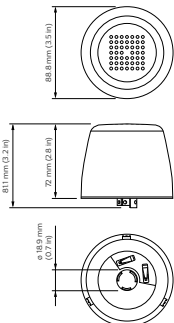

CityTouch

LLC7291/00 CT OLC N5 LV AS C1VF LG

LLC7291 CityTouch Connector Node LV, Astro Clock switching type with - 4G/LTE technology

LLC7291 CityTouch Connector Node LV, Astro Clock switching type with 4G/LTE technology

Product data

Product Data	
Order product name	LLC7291/00 CT OLC N5 LV AS C1VF LG
EAN/UPC - Product	046677538798
Order code	913701036313
Numerator - Quantity Per Pack	1

Numerator - Packs per outer box	30
Material Nr. (12NC)	913701036313
Net Weight (Piece)	0.224 kg

Dimensional drawing

LLC7291/00 CT OLC N5 LV AS C1VF LG