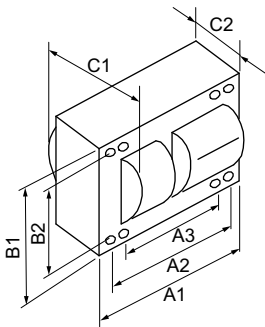

Product data

General Information	
ANSI Code	M48
Lamp Type	1500W MH
Number of Lamps	1 piece/unit
Circuit Type	CWA
Ballast Type	Magnetic HID
Base Model	71A6742A
Core Size	4 1/4 x 6
Suitable For Outdoor Use	Yes
Ignitor Catalog Number	NA
Ignitor Temperature Rating	NA
Capacitor Value	32 MFD
Capacitor Catalog Number	MD3202100
Capacitor Requirements	525V
Capacitor Temperature Rating	90°C
Capacitor Diameter/Oval Dimensions	2 in
Capacitor Height	3.75 in
Automatic Restart	No
Operating and Electrical	
Input Voltage	480 V

Product Data

Order product name	CORE & COIL HID MH BAL 1500W M48 480V C&C
--------------------	--

EAN/UPC - Product	781087074367
Order code	913710671603
Numerator - Quantity Per Pack	1
Numerator - Packs per outer box	84
Material Nr. (12NC)	913710671603
Net Weight (Piece)	14.048 kg

Dimensional drawing

MH BAL 1500W M48 480V C&C

Product	C1	C2	A1	A2	A3	B1	B2
CORE & COIL HID MH BAL 1500W M48 480V C&C	6.7 in	4.7 in	6 in	5.4 in	4.4 in	4.3 in	3.9 in