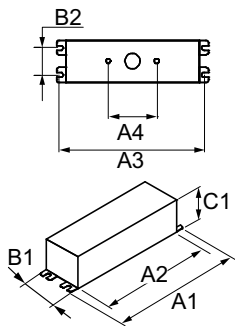

Input Power (Nom)	80-78 W
Rated Lamp Power	70 W
Wiring	
Color Input Terminals	No terminals
Color Output Terminals	No terminals
Wire Striplength	0.50 mm
Control Wire Gauge	NA
Wire Length by Color	All leads = 11"
Wire Gauge (Nom)	18AWG mm
Wire Type	Stranded
Remote Wiring Configuration Allowed	Yes
Tandem Wiring Configuration Allowed	No
Through Wiring Configuration Allowed	No
Connector Type	No connector

e-Vision Low Wattage 20-150W

Temperature

T-Case Maximum (Nom)	90 °C
----------------------	-------

Mechanical and Housing

Housing Material	Metal
Housing	E
Housing Dimensions	5.0" x 1.7" x 1.2"

Approval and Application

EMC Immunity Standard	FCC Non-Consumer
Approval Marks	CSA certificate UL certificate RoHS Compliant
Hum And Noise Level	A
UL Recognized	No

Product Data

Order product name	E-VISION ELE MH BAL 70W M98/139/143 120-277V
EAN/UPC - Product	781087082102
Order code	199935
Local order code	199935
Numerator - Quantity Per Pack	1
Numerator - Packs per outer box	12
Material Nr. (12NC)	913710895302
Net Weight (Piece)	0.441 kg

Dimensional drawing

E-VISION IMH70ELFM

Product	A1	A2	A3	A4	B1	B2	C1
E-VISION ELE MH BAL 70W M98/139/143 120-277V	5.5 in	5.0 in	5.3 in	2.0 in	1.7 in	1.0 in	1.2 in