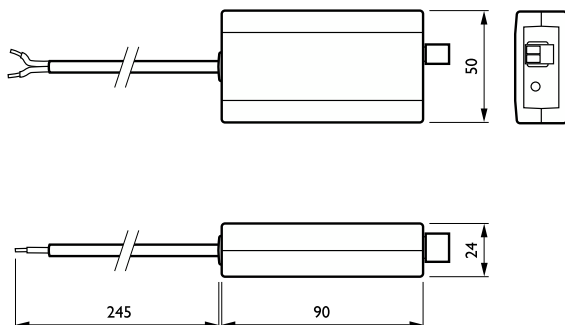

## LRH8020/00 Wall Mount Multi Scene White

The Philips ActiLume Wireless lighting control system consists of a small, lightweight sensor and a SwitchBox (controller), designed for easy integration into luminaires. The system is easy to install and use, not only initially, but also when expansion is required. An application guide is available to help specify and apply the system in an optimal way.

### Product data

Product Data	
Order product name	LRH8020/00 Wall Mount Multi Scene White
Full product name	LRH8020/00 Wall Mount Multi Scene White
Full product code	871829120940900
Order code	913713610314
Material Nr. (12NC)	913713610314

### Dimensional drawing