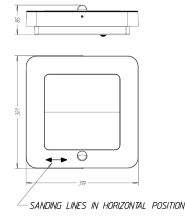

Orchard

Orchard wall lantern inox 1x22W 230V

Orchard - wall lantern - inox - 1 pc - 22 W

Product data

General Information	
Number of light sources	1 pc
Lamp holder	2GX13
Protection class IEC	Safety class II
Family name	Orchard
Product type	wall lantern
Lamp type	CIRCLINE

Operating and Electrical	
Maximum lamp power	22 W

Approval and Application	
Ingress protection code	IP44 [Wire-protected, splash-proof]

Product Data	
Full product code	169024716
Order product name	Orchard wall lantern inox 1x22W 230V
EAN/UPC - Product	8717943003150
Order code	915002190101
Numerator - Quantity Per Pack	1
Numerator - Packs per outer box	4
Material Nr. (12NC)	915002190101
Net Weight (Piece)	1.580 kg

Orchard

Dimensional drawing

Residential Collection wall

Residential Collection wall