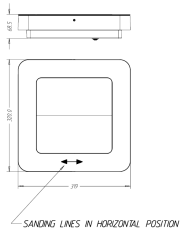

Orchard

Dimensional drawing