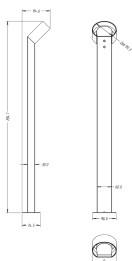

### Product data

General Information	
Number of light sources	1 [ 1 pc]
Protection class IEC	Safety class I (I)
Family name	Riverside
Product type	lantern post LED
Lamp type	LEDP
Lamp power	7.5 W

Operating and Electrical	
Maximum lamp power	7.5 [ 7.5 W]
Input voltage	SELV V

Mechanical and Housing	
Colour	antracit

Approval and Application	
Ingress protection code	IP44 [ Wire-protected, splash-proof]

Product Data	
Full product code	163219316
Order product name	Riverside post anthracite 3x1W SELV
EAN/UPC – product	8718291444213
Order code	63219316
Numerator – quantity per pack	1
Numerator – packs per outer box	6
Material no. (12NC)	915002532202
Net weight (piece)	1.250 kg

## Dimensional drawing

Residential Collection pedestal