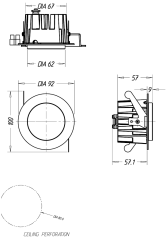

Residential Collection

Tub

Tub recessed nickel 1x4.5W SELV

Tub - recessed LED - nickel - 1 pc - 7.5 W - SELV V

Product data

General Information	
Number of light sources	1 pc
Protection class IEC	Safety class III
Family name	Tub
Product type	recessed LED
Lamp type	LEDP

Operating and Electrical	
Maximum lamp power	7.5 W
Input Voltage	SELV V

Approval and Application	
Ingress protection code	IP65 [Dust penetration-protected, jet-proof]

Product Data	
Full product code	599251716
Order product name	Tub recessed nickel 1x4.5W SELV
EAN/UPC - Product	8718291474357
Order code	915003920802
Numerator - Quantity Per Pack	1
Numerator - Packs per outer box	12
Material Nr. (12NC)	915003920802
Net Weight (Piece)	0.670 kg

Tub

Dimensional drawing

Residential Collection downlights