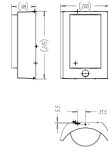

Meander

Dimensional drawing