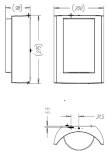

Meander

Dimensional drawing