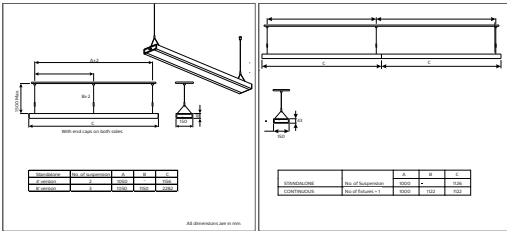

Pureline SP680P

Net Weight (Piece) 4.990 kg

Warnings and Safety

- Meant for use in Indoor environment only

Dimensional drawing

Product: Pureline Suspended
Type: SP680
Application: Indoor

IN9002SUS - Suspended luminaires