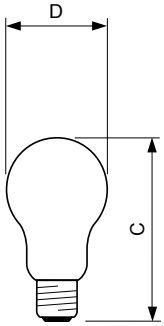

Standard A-shape clear

Standard 60W E27 240V A55 CL 1CT/12X10F

Conventional pear-shaped incandescent lamps

Product data

General Information	
Cap base	E27 [E27]
Operating position	UNIVERSAL [Any or Universal (U)]
Nominal lifetime (nom.)	1000 h

Light Technical	
Luminous flux (nom.)	700 lm
Color rendering index (nom.)	100

Operating and Electrical	
Power (Rated) (Nom)	60 W
Voltage (Nom)	240 V

Controls and Dimming	
Dimmable	Yes

Mechanical and Housing	
Bulb finish	Clear (CL)

Approval and Application	
Energy efficiency label (EEL)	E

Product Data	
Full product code	871016307574784
Order product name	Standard 60W E27 240V A55 CL 1CT/12X10F
EAN/UPC – product	8710163075747
Order code	07574784
Numerator – quantity per pack	1
Numerator – packs per outer box	120
Material no. (12NC)	920054645575
Net weight (piece)	0.025 kg
ILCOS Code	IAA/C-60-240-E27-55

Standard A-shape clear

Dimensional drawing

Product	D (max)	D	C (max)
Standard 60W E27 240V A55 CL 1CT/12X10F	56 mm	55 mm	97 mm

STD 60W E27 240V A55 CL