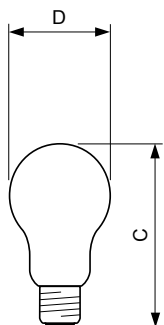

## Standard 60W E27 240V A55 CL 1CT/10X10F

Conventional pear-shaped incandescent lamps

### Product data

General Information		Approval and Application	
Cap base	E27 [ E27]	Energy efficiency label (EEL)	E
Burning Position	UNIVERSAL [ Any/Universal]		
Nominal lifetime (nom.)	1000 h		
Light Technical		Product Data	
Lamp Luminous Flux 25°C EL (Nom)	700 lm	Full product code	871829174636200
Colour Rendering Index,horiz (Nom)	100	Order product name	Standard 60W E27 240V A55 CL 1CT/10X10F
		EAN/UPC – product	8718291746362
		Order code	74636200
		Numerator – quantity per pack	1
		Numerator – packs per outer box	100
Operating and Electrical		Material no. (12NC)	920054645597
Power (Rated) (Nom)	60 W	Net weight (piece)	25.000 g
Voltage (Nom)	240 V	ILCOS Code	IAA/C-60-240-E27-55
Controls and Dimming			
Dimmable	yes		
Mechanical and Housing			
Bulb finish	Clear (CL)		

## Standard A-shape clear

### Dimensional drawing

Product	D (max)	D	C (max)
Standard 60W E27 240V A55 CL 1CT/10X10F	56 mm	55 mm	97 mm

STD 60W E27 240V A55 CL