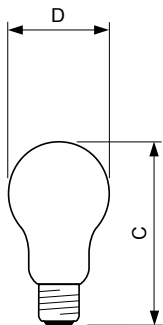

Standard A-shape clear

Standard 100W E27 230V A55 CL 1CT/12X10F

Conventional pear-shaped incandescent lamps

Product data

General Information	
Cap base	E27 [E27]
Operating position	UNIVERSAL [Any or Universal (U)]
Nominal lifetime (nom.)	1000 h

Light Technical	
Luminous flux (nom.)	1340 lm
Color rendering index (nom.)	100

Operating and Electrical	
Power (Rated) (Nom)	100 W
Voltage (Nom)	230 V

Controls and Dimming	
Dimmable	Yes

Mechanical and Housing	
Bulb finish	Clear (CL)

Approval and Application	
Energy efficiency label (EEL)	E

Product Data	
Full product code	871016307562484
Order product name	Standard 100W E27 230V A55 CL 1CT/12X10F
EAN/UPC – product	8710163075624
Order code	07562484
Numerator – quantity per pack	1
Numerator – packs per outer box	120
Material no. (12NC)	920056544253
Net weight (piece)	0.025 kg
ILCOS Code	IAA/C-100-230-E27-55

Standard A-shape clear

Dimensional drawing

Product	D (max)	D	C (max)
Standard 100W E27 230V A55 CL 1CT/12X10F	56 mm	55 mm	97 mm

STD 100W E27 230V A55 CL