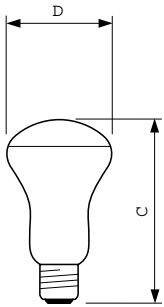

## CLASSICTONE 40W E27 220-240V E50 W-W 1CT/5X10F

Mushroom-shaped (E-shaped) lamps in various diameters

### Product data

General Information	
Cap-Base	E27 [ E27]
Operating Position	UNIVERSAL [ Any or Universal (U)]
Nominal Lifetime (Nom)	1000 h
Light Technical	
Luminous Flux (Nom)	400 lm
Color Rendering Index (Nom)	100
Operating and Electrical	
Power (Rated) (Nom)	40 W
Voltage (Nom)	220-240 V
Controls and Dimming	
Dimmable	Yes
Mechanical and Housing	
Bulb Finish	White-Window

Approval and Application	
Energy Efficiency Label (EEL)	E
Product Data	
Full product code	871829112453500
Order product name	CLASSICTONE 40W E27 220-240V E50 W-W 1CT/ 5X10F
EAN/UPC - Product	8711500226297
Order code	920226243301
Numerator - Quantity Per Pack	1
Numerator - Packs per outer box	50
Material Nr. (12NC)	920226243301
Net Weight (Piece)	0.025 kg

## Dimensional drawing

Product	D	C (max)
CLASSICTONE 40W E27 220-240V E50 W-W 1CT/5X10F	50 mm	91 mm

SUPERLUX 40W E27 220-240V E50 W-W