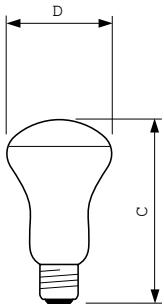

CLASSICTONE Superlux

CLAS 60W E27 220-240V E50 W-W 1CT/5X10F

Mushroom-shaped (E-shaped) lamps in various diameters

Product data

General Information	
Cap-Base	E27 [E27]
Operating Position	UNIVERSAL [Any or Universal (U)]
Nominal lifetime	1,000 hour(s)
Lighting Technology	Incandescent

Light Technical	
Luminous Flux	680 lm
Color rendering index (CRI)	100

Operating and Electrical	
Power Consumption	60 W
Voltage (Nom)	220-240 V

Controls and Dimming	
Dimmable	Yes

Mechanical and Housing	
Bulb Finish	White window
Bulb Shape	E50 [E 50mm]

Product Data	
Order product name	CLAS 60W E27 220-240V E50 W-W 1CT/5X10F
Full product name	CLAS 60W E27 220-240V E50 W-W 1CT/5X10F
Full product code	871829112456600
Order code	920236243301
Material Nr. (12NC)	920236243301
Numerator - Quantity Per Pack	1
EAN/UPC - Product/Case	8711500226303
Numerator - Packs per outer box	50
EAN/UPC - Case	8718291124580

CLASSICTONE Superlux

Dimensional drawing

Product	D	C (max)
CLAS 60W E27 220-240V E50 W-W 1CT/5X10F	50 mm	91 mm