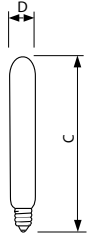

### Product data

General information	
Base	E17 [ Intermediate Screw]
Operating Position	Universal [ Universal]
Main Application	Exit Sign
Gas Filling	VACUUM
Footnote Incandescent 1	Indefinite-long life. (3)
Rated Lifetime (Hours)	1000 h
Light technical	
Initial lumen (Nom)	150 lm
Operating and electrical	
Power (Rated) (Nom)	20 W
Voltage (Nom)	120 V
Mechanical and housing	
Bulb Finish	Frosted

Cap-Base Information	Aluminium [ Aluminium Cap]
Filament Shape	C-8
Bulb Shape	T-6 1/2
Product data	
Order product name	20T6-1/2/IF 120V 24PK
EAN/UPC - Product	046677248536
Order code	248534
Numerator - Quantity Per Pack	1
Numerator - Packs per outer box	24
Material Nr. (12NC)	920603636301
Net Weight (Piece)	0.001 kg

## Dimensional drawing