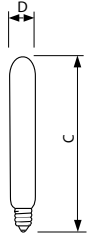

Sign

Dimensional drawing

Product

20T6-1/2/IF 120V 24PK

20T6-1/2/IF 120V 24PK